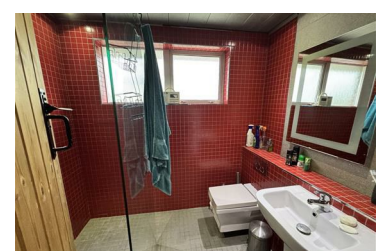

emma's

P R O P E R T I E S

1 Robin Close (Room One), Birmingham, B36 0RN

£1,450 Per month

Room To Rent (Furnished)

This room to rent is situated in a quite cul-de-sac on Robin Close B36

This is a fabulous location for getting around Birmingham and Solihull with access to motorway network and Main airports just a short drive away. Great access to the N. E. C. plus, easy access to the International train station, Marston Green Train Station and the upcoming HS2.

This spacious end terraced property offers a furnished double bedroom to rent including; double bed, mattress, plenty of wardrobe space. Shared bathroom, living room and kitchen.

Single occupancy only. The room is available immediately. In order to be considered: You have to be 18 and over, employed and not have any children or pets. There is also no smoking inside the property.