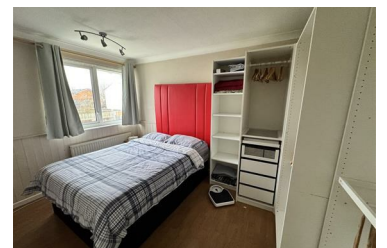

emma's

P R O P E R T I E S

1 Robin Close (Room One), Birmingham, B36 0RN

£1,450 Per month

Room To Rent (Furnished)

This room to rent is situated in a quite cul-de-sac on Robin Close B36

This is a fabulous location for getting around Birmingham and Solihull with access to motorway network and Main airports just a short drive away. Great access to the N. E. C. plus, easy access to the International train station, Marston Green Train Station and the upcoming HS2.

This spacious end terraced property offers a furnished double bedroom to rent including; double bed, mattress, plenty of wardrobe space. Shared bathroom, living room and kitchen.

Single occupancy only. The room is available immediately. In order to be considered: You have to be 18 and over, employed and not have any children or pets. There is also no smoking inside the property.